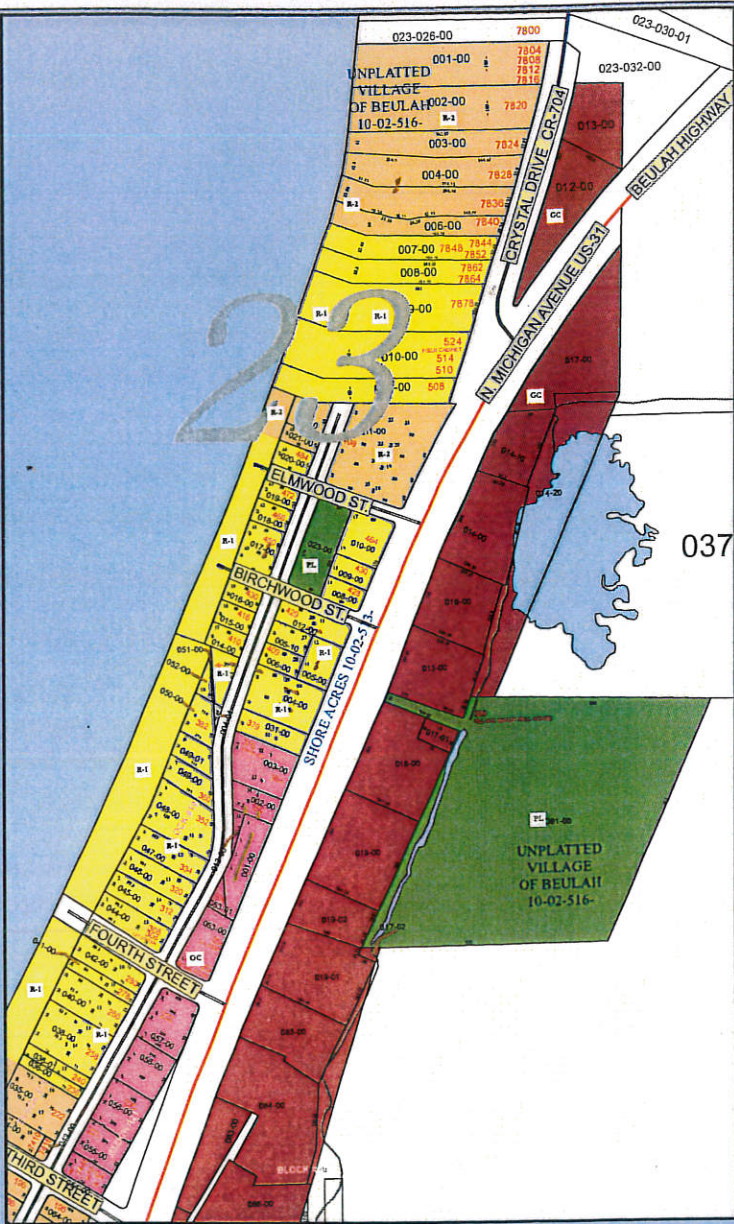

# Village of Beulah Zoning Districts Map

Village of Beulah  
Benzie County, Michigan

Village President

Village Clerk

This is to certify that this is the official zoning map of the Village of Beulah. Approved and adopted by the Village of Beulah Board on

**Zoning Districts  
Village of Beulah**

- R-1 ONE FAMILY RESIDENTIAL
- R-2 ONE and TWO FAMILY RESIDENTIAL
- RC RESIDENTIAL CONSERVATION
- MF MULTI-FAMILY RESIDENTIAL
- OC OFFICE COMMERCIAL
- TC TRANSITIONAL COMMERCIAL
- GC GENERAL COMMERCIAL
- DC DOWNTOWN COMMERCIAL
- PL PUBLIC LAND