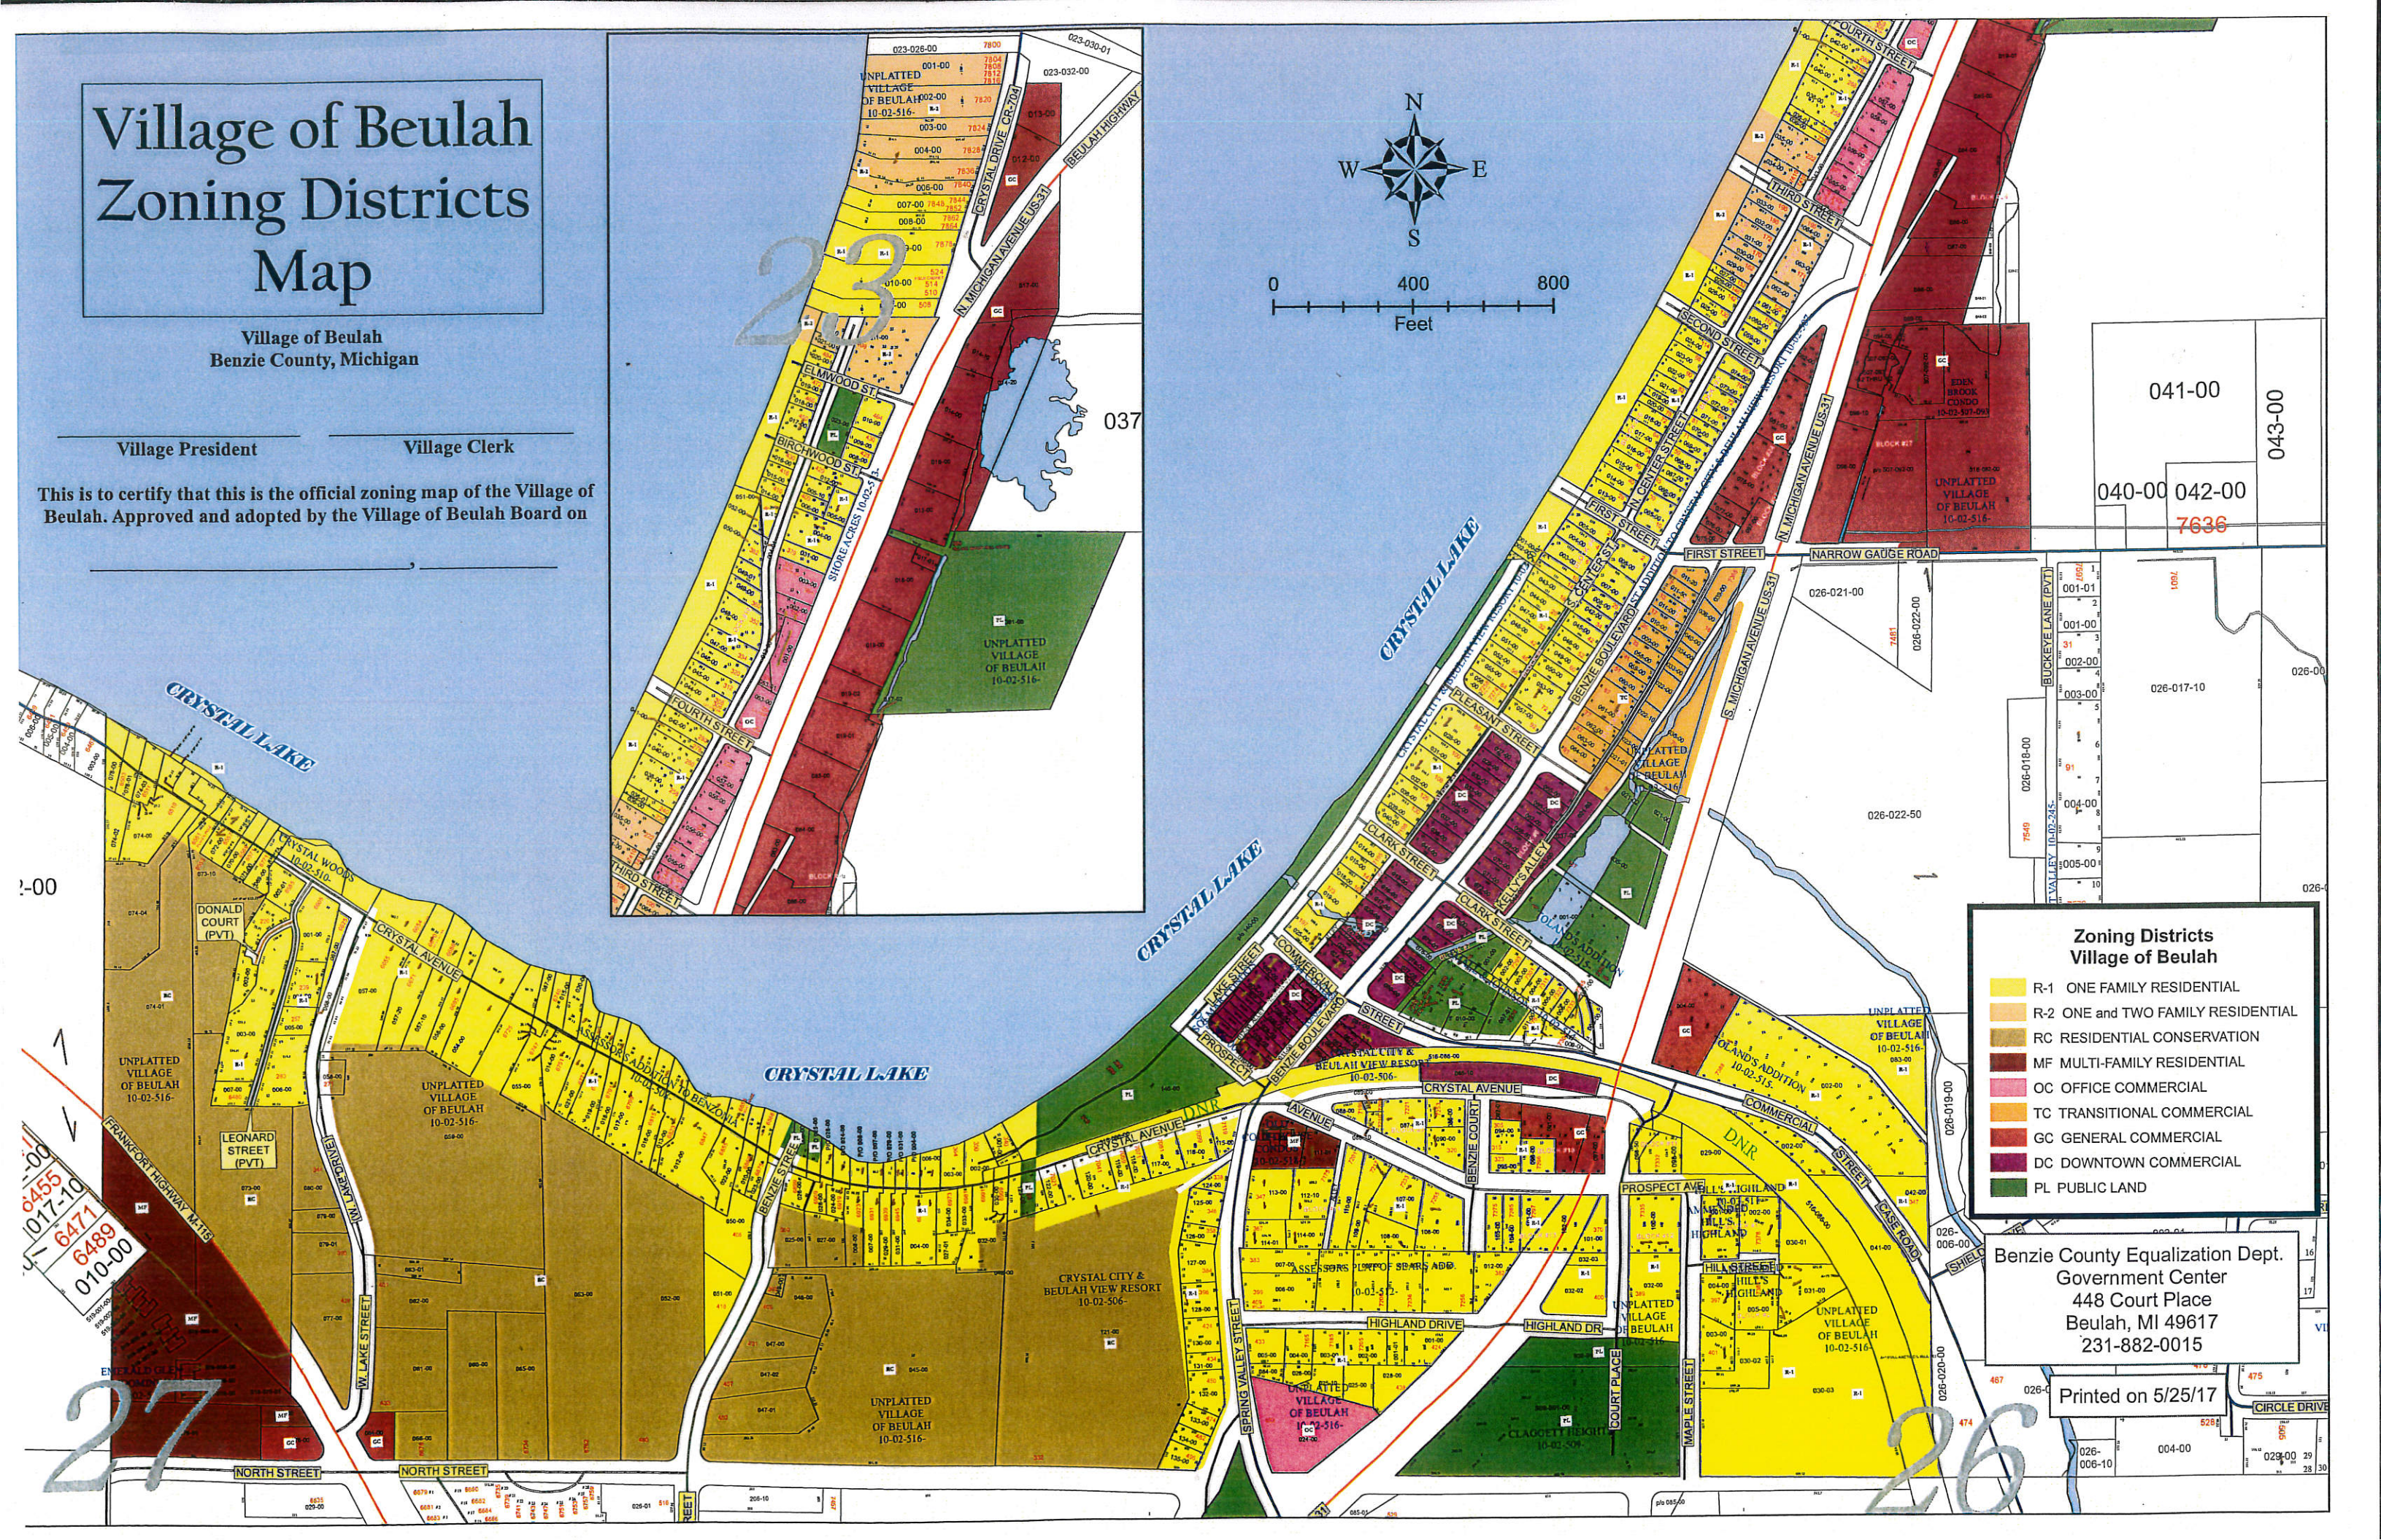

# Village of Beulah Zoning Districts Map

Village of Beulah  
Benzie County, Michigan

Village President

Village Clerk

This is to certify that this is the official zoning map of the Village of Beulah. Approved and adopted by the Village of Beulah Board on

**Zoning Districts  
Village of Beulah**

- R-1 ONE FAMILY RESIDENTIAL
- R-2 ONE and TWO FAMILY RESIDENTIAL
- RC RESIDENTIAL CONSERVATION
- MF MULTI-FAMILY RESIDENTIAL
- OC OFFICE COMMERCIAL
- TC TRANSITIONAL COMMERCIAL
- GC GENERAL COMMERCIAL
- DC DOWNTOWN COMMERCIAL
- PL PUBLIC LAND